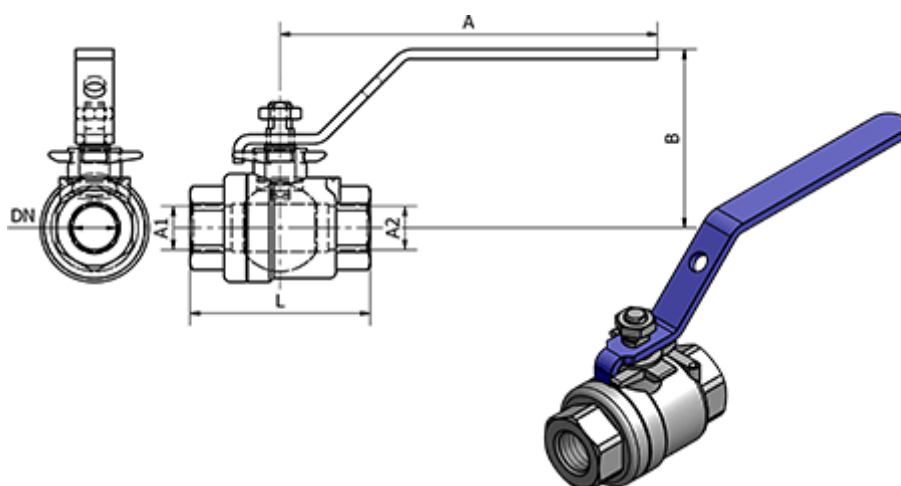

Data Sheet

Article number: 58639502E

Description: Ball Valve 395.02-E, - G 3/8"
Ball Valve

Measures

A	= 99.5
B	= 47
DN	= 12.5
L	= 47.5
Thread A1	= G 3/8"
Thread A2	= G 3/8"